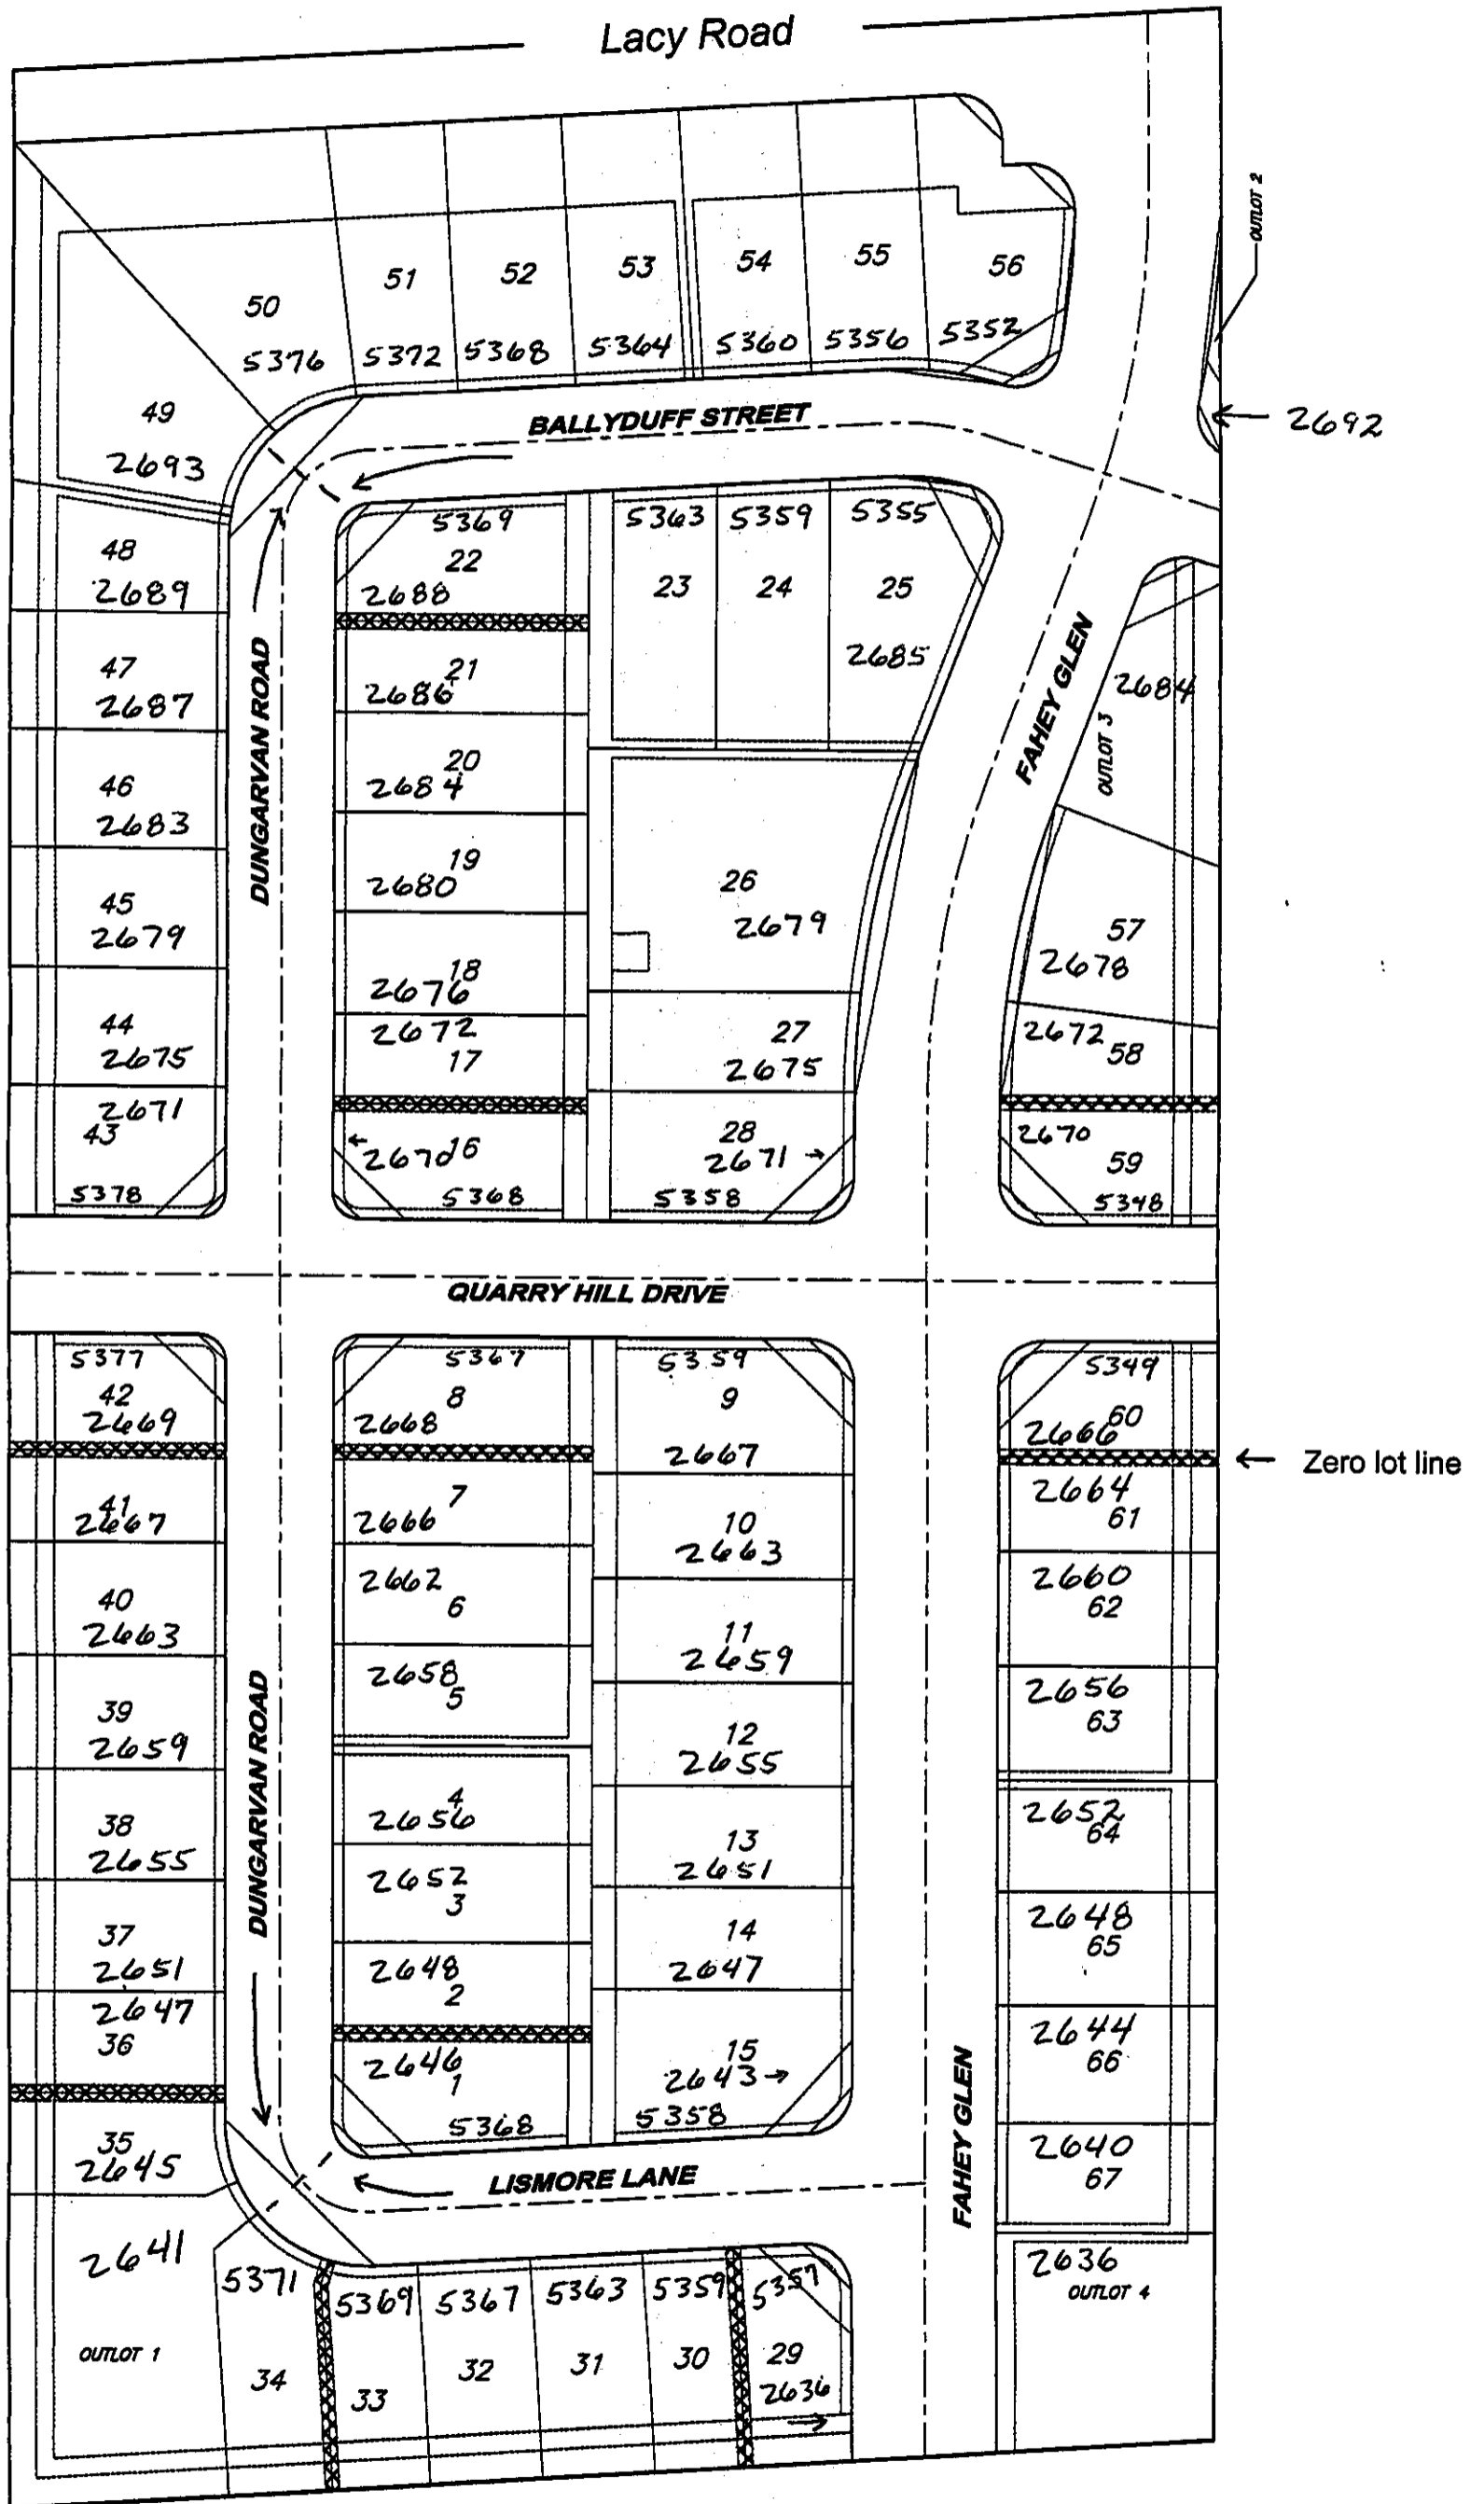

Waterford Glen Subdivision

Address Map

E1/2 NW1/4 NE1/4 Section 15

9/30/05

Driveway access for alley lots only off of alleys.
Lots 50-56 no access to Lacy Road
Lots 29, 42, 59, and 60 have driveway location restrictions.